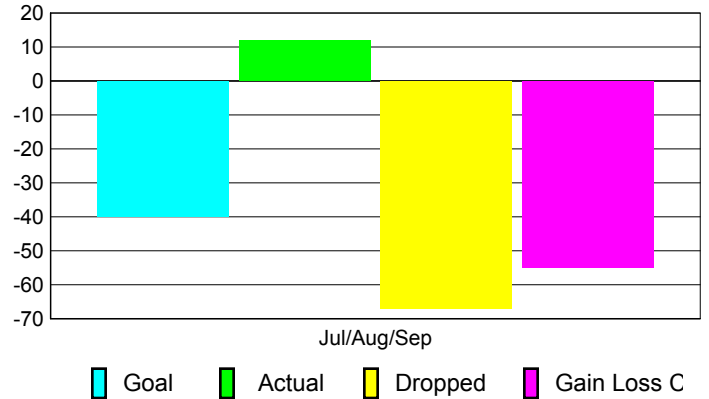

### YTD Status Quo Clubs 2010-2011

Status Quo Clubs Compared to Status Quo Members

## MEMBERSHIP

Membership Results  
2010-2011

Membership  
2009-2010

Month	Net Memb Goal	Actual New Memb	Actual Dropped Memb	Gain/Loss of Memb	Gain/Loss of Memb
Jul/Aug/Sep	-40	12	-67	-55	-10
<b>Totals</b>	<b>-40</b>	<b>12</b>	<b>-67</b>	<b>-55</b>	<b>-10</b>

### Membership Results 2010-2011

Goal, New, Dropped, Gain/Loss

### Comparison of Membership Gain/Loss

Current Year Compared to the Previous Year