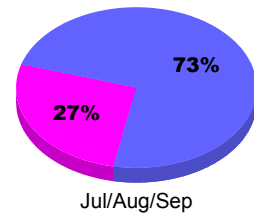

Jul/Aug/Sep

■ Male   ■ Female